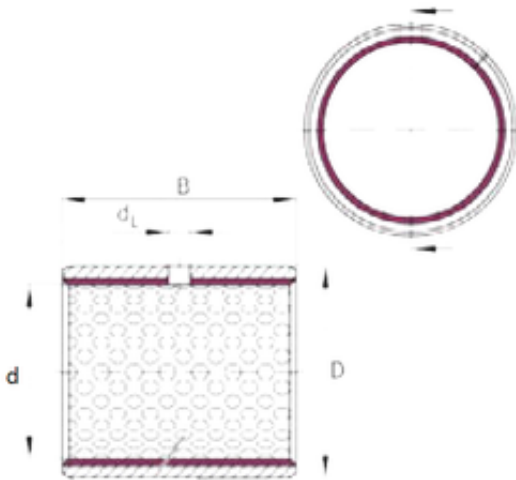

LAD Bearing International Trade Co., ...

INA EGB2515-E50 plain bearings

Bearing No. EGB2515-E50

EGB2515-E50 Bearing 2D drawings and 3D CAD models

Size	25x28x15 mm
Bore Diameter	25 mm
Outer Diameter	28 mm
Width	15 mm
d	25 mm
D	28 mm
B	15 mm
dL	4 mm
Category	Bearings
Inventory	0.0
Manufacturer Name	SCHAEFFLER GROUP
Minimum Buy Quantity	N/A
Weight / Kilogram	0
Product Group	B04264