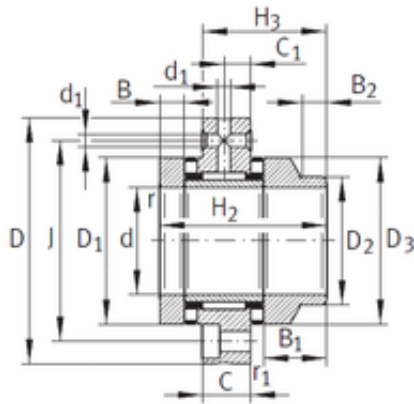

LAD Bearing International Trade Co., ...

INA ZARF60150-L-TV complex bearings

Bearing No. ZARF60150-L-TV

Size	60x150x22.5 mm
Bore Diameter	60 mm
Outer Diameter	150 mm
Width	22,5 mm
d	60 mm
D	150 mm
C	22,5 mm
H3	72 mm
d1	6 mm
r min.	0,3 mm
r1 min.	0,6 mm
B	17,5 mm
B1	38,5 mm
B2	16 mm
C1	12,5 mm
D1	105 mm
D2	90 mm
D3	105 mm
H2	103 mm
J	123 mm
da min.	88 mm
Da max.	106 mm
Weight	5,35 Kg
Dynamic load rating radial (C)	44,5 kN
Dynamic load rating axial (C)	187 kN

ZARF60150-L-TV Bearing 2D drawings and 3D CAD models

LAD Bearing International Trade Co., ...

Static load rating radial (C0)	92 kN
Static load rating axial (C0)	550 kN
(Grease) Lubrication Speed	950 r/min
Category	Ball Bearings
Inventory	0.0
Manufacturer Name	SCHAEFFLER GROUP
Minimum Buy Quantity	N/A
Weight / Kilogram	6.407
EAN	4012802469554
Product Group	B00234