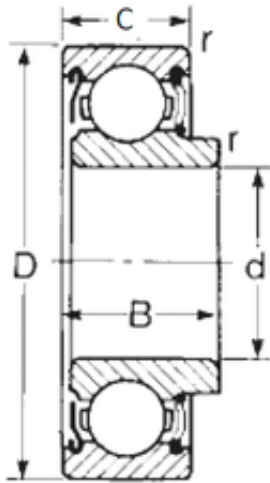

## CYSD 87507 deep groove ball bearings

Bearing No. 87507

Size	35x72x21 mm
Bore Diameter	35 mm
Outer Diameter	72 mm
Width	21 mm
d	35 mm
D	72 mm
B	21 mm
C	17 mm
Weight	0,321 Kg
Basic dynamic load rating (C)	25,67 kN