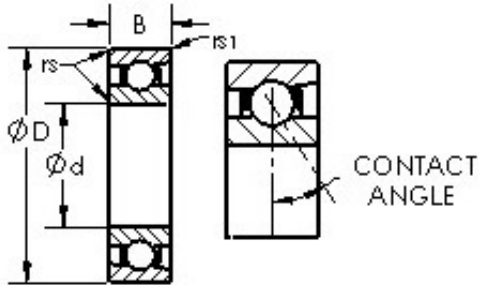

## AST 71820C angular contact ball bearings

Bearing No. 71820C

Size	100x125x13 mm
Bore Diameter	100 mm
Outer Diameter	125 mm
Width	13 mm
Bearing Type	15 deg contact angle
Bore Dia (d)	100.0000
Outer Dia (D)	125.0000
Width (B)	13.0000
Radius (min) (rs)	1.000
Dynamic Load Rating (Cr)	22,500
Static Load Rating (Cor)	37,000
Max Speed (Grease) (X1000 RPM)	9
Max Speed (Oil) (X1000 RPM)	14
Radius (min) (rs1)	0.300
Material	52100 Chrome steel (or equivalent)