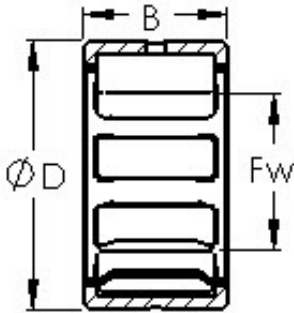

LAD Bearing International Trade Co., ...

AST RNA4838 needle roller bearings

Bearing No. RNA4838

Size	210x240x50 mm
Bore Diameter	210 mm
Outer Diameter	240 mm
Width	50 mm
Bearing Type	Single Row, Narrow
Outer Dia (D)	240.0000
Width (B)	50.0000
Dynamic Load Rating (Cr)	227,000
Static Load Rating (Cor)	690,000
Max Speed (Oil) (X1000 RPM)	2,200
Shaft (Fw)	210.000
Weight (g)	3,210.00
Material	52100 Chrome steel, or equivalent

RNA4838 Bearing 2D drawings and 3D CAD models