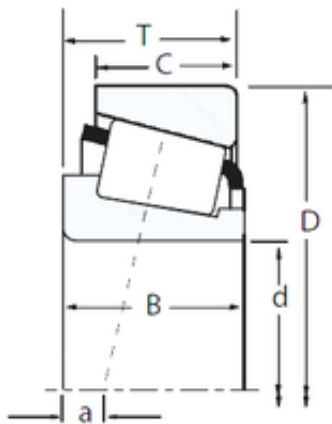

LAD Bearing International Trade Co., ...

Timken Taper Roller Bearing 30207 30208, 30210, 30212

Bearing No. 30207

Size	35x72x18.25 mm
Bore Diameter	35 mm
Outer Diameter	72 mm
Width	18,25 mm
d	35 mm
D	72 mm
T	18,25 mm
B	17 mm
C	15 mm
R	1,5 mm
r	1,5 mm
Weight	0,34 Kg
Dynamic load rating radial (C)	57,6 kN
Calculation factor (e)	0,37

30207 Bearing 2D drawings and 3D CAD models