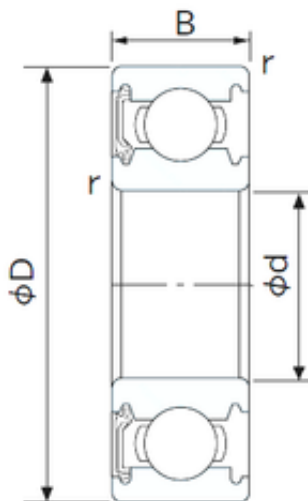

LAD Bearing International Trade Co., ...

NACHI 6802NKE deep groove ball bearings

Bearing No. 6802NKE

Size	15x24x5 mm
Bore Diameter	15 mm
Outer Diameter	24 mm
Width	5 mm
d	15 mm
D	24 mm
B	5 mm
C	5 mm
r min.	0.3 mm
da min.	17 mm
Da max.	22 mm
ra max.	0.3 mm
Weight	0.007 Kg
Basic dynamic load rating (C)	2,08 kN
Basic static load rating (C0)	1,26 kN
(Grease) Lubrication Speed	27000 r/min

6802NKE Bearing 2D drawings and 3D CAD models