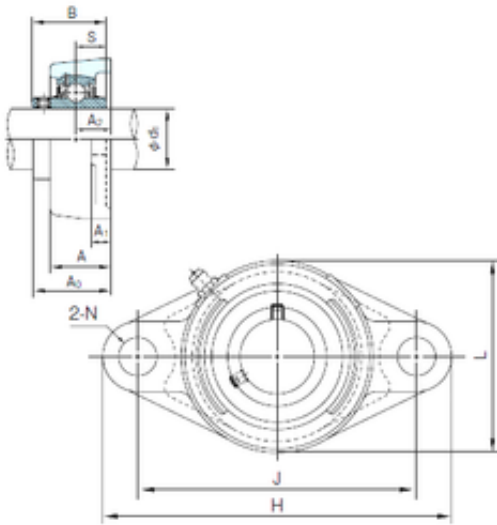

LAD Bearing International Trade Co., ...

NACHI MUCFL206 bearing units

Bearing No. MUCFL206

MUCFL206 Bearing 2D drawings and 3D CAD models

Bore Diameter	30 mm
d	30 mm
A0	40.2 mm
A	31 mm
A1	10 mm
B	38.1 mm
H	148 mm
J	117 mm
L	80 mm
N	16 mm
S	15.9 mm
Bolt (G)	M14
A2	18 mm